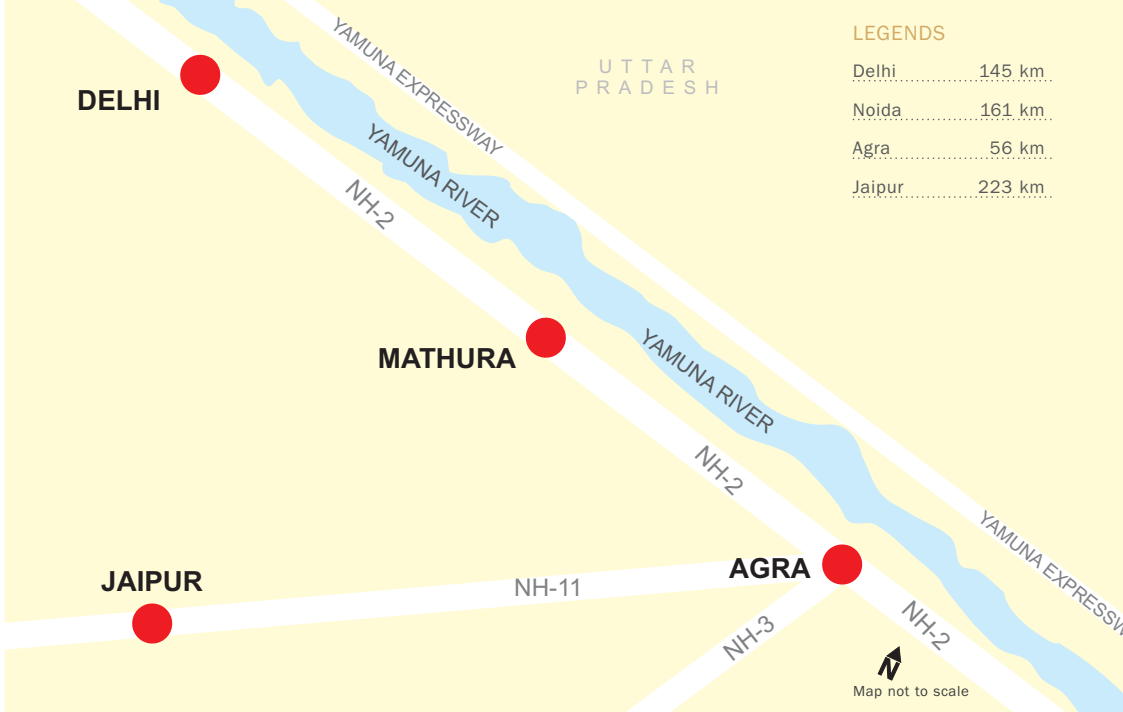

## mathura

The land that echos with the call of 'Bolo Radhe Radhe' rendered by the priests, devotees, shopkeepers, workers, wherever you turn your ear to is Mathura- Shri Krishna janam bhoomi. During the ancient period, Mathura was an economic hub. One of the major contributors in the economy of Uttar Pradesh are Mathura Industries. Mathura Refinery located in the city is one of the biggest oil refineries of Asia. Mathura also is a big centre for production of cotton materials.

## brijwasi royal

Brijwasi Royal, true to its name and with a legacy of excellence in hospitality since a decade is known for royalty at its best. It is ideally located in the heart of the city and is in close proximity to the Railway station and bus stand. Brijwasi Royal promises to greet you with forty beautifully appointed deluxe, executive, superior & family rooms. The dining and lounge experience is unmatched in its class.